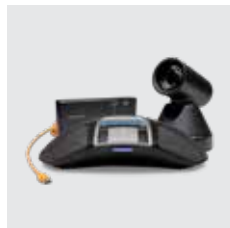

KONFTEL C20EGO

For small meeting rooms. 4K camera with 123° image angle, Konftel Ego speakerphone with OmniSound® and Konftel OCC Hub.

KONFTEL C2055

For medium-size meeting rooms. 4K camera with 123° image angle, Konftel 55 speakerphone with OmniSound® and Konftel OCC Hub.

KONFTEL C2055Wx

For medium-size meeting rooms. 4K camera with 123° image angle, Konftel 55Wx expandable speakerphone with OmniSound® and Konftel OCC Hub.

KONFTEL C5055Wx

For medium and large meeting rooms. An outstanding PTZ camera, Konftel 55Wx expandable speakerphone with OmniSound® and Konftel OCC Hub.

KONFTEL C50300Mx HYBRID

For medium and large meeting rooms. An outstanding PTZ camera, Konftel 300Mx - the world's only mobile conference phone - with OmniSound® and Konftel OCC Hub.

KONFTEL C50300Wx HYBRID

For medium and large meeting rooms. An outstanding PTZ camera, Konftel 300Wx wireless DECT conference phone (without base) with OmniSound® and Konftel OCC Hub.

KONFTEL C50300 ANALOG HYBRID

For medium and large meeting rooms. An outstanding PTZ camera, Konftel 300 analog conference phone with OmniSound® and Konftel OCC Hub.