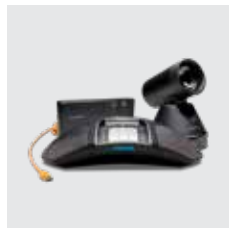

KONFTEL C2055Wx

For medium-size meeting rooms. 4K camera with 123° image angle, Konftel 55Wx expandable speakerphone with OmniSound® and Konftel OCC Hub.

KONFTEL C5055Wx

For medium and large meeting rooms. An outstanding PTZ camera, Konftel 55Wx expandable speakerphone with OmniSound® and Konftel OCC Hub.

KONFTEL C50300Mx HYBRID

For medium and large meeting rooms. An outstanding PTZ camera, Konftel 300Mx - the world's only mobile conference phone - with OmniSound® and Konftel OCC Hub.

KONFTEL C50300Wx HYBRID

For medium and large meeting rooms. An outstanding PTZ camera, Konftel 300Wx wireless DECT conference phone (without base) with OmniSound® and Konftel OCC Hub.

KONFTEL C50300 ANALOG HYBRID

For medium and large meeting rooms. An outstanding PTZ camera, Konftel 300 analog conference phone with OmniSound® and Konftel OCC Hub.