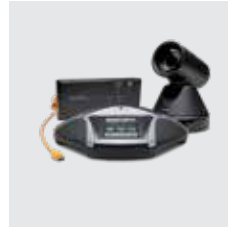

KONFTEL C20EGO

For small meeting rooms. 4K camera with 123° image angle, Konftel Ego speakerphone with OmniSound® and Konftel OCC Hub.

KONFTEL C2055

For medium-size meeting rooms. 4K camera with 123° image angle, Konftel 55 speakerphone with OmniSound® and Konftel OCC Hub.

KONFTEL C2055Wx

For medium-size meeting rooms. 4K camera with 123° image angle, Konftel 55Wx expandable speakerphone with OmniSound® and Konftel OCC Hub.

KONFTEL C5055Wx

For medium and large meeting rooms. An outstanding PTZ camera, Konftel 55Wx expandable speakerphone with OmniSound® and Konftel OCC Hub.

KONFTEL C50300Mx HYBRID

For medium and large meeting rooms. An outstanding PTZ camera, Konftel 300Mx - the world's only mobile conference phone - with OmniSound® and Konftel OCC Hub.

KONFTEL C50300Wx HYBRID