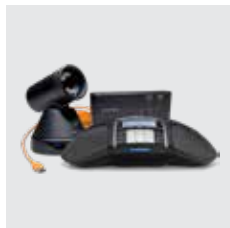

KONFTEL C20EGO

For small meeting rooms. 4K camera with 123° image angle, Konftel Ego speakerphone with OmniSound® and Konftel OCC Hub.

KONFTEL C2055

For medium-size meeting rooms. 4K camera with 123° image angle, Konftel 55 speakerphone with OmniSound® and Konftel OCC Hub.

KONFTEL C2055Wx

For medium-size meeting rooms. 4K camera with 123° image angle, Konftel 55Wx expandable speakerphone with OmniSound® and Konftel OCC Hub.

KONFTEL C5055Wx

For medium and large meeting rooms. An outstanding PTZ camera, Konftel 55Wx expandable speakerphone with OmniSound® and Konftel OCC Hub.

KONFTEL C50300Mx HYBRID

For medium and large meeting rooms. An outstanding PTZ camera, Konftel 300Mx - the world's only mobile conference phone - with OmniSound® and Konftel OCC Hub.

KONFTEL C50300Wx HYBRID

For medium and large meeting rooms. An outstanding PTZ camera, Konftel 300Wx wireless DECT conference phone (without base) with OmniSound® and Konftel OCC Hub.

KONFTEL C50300 ANALOG HYBRID

For medium and large meeting rooms. An outstanding PTZ camera, Konftel 300 analog conference phone with OmniSound® and Konftel OCC Hub.