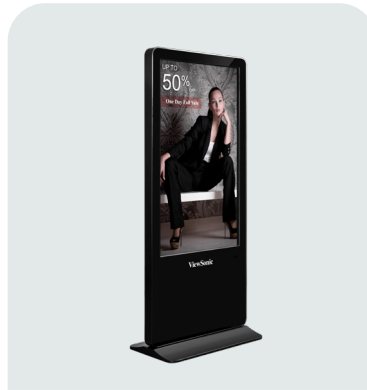

Product Specs

EP5540