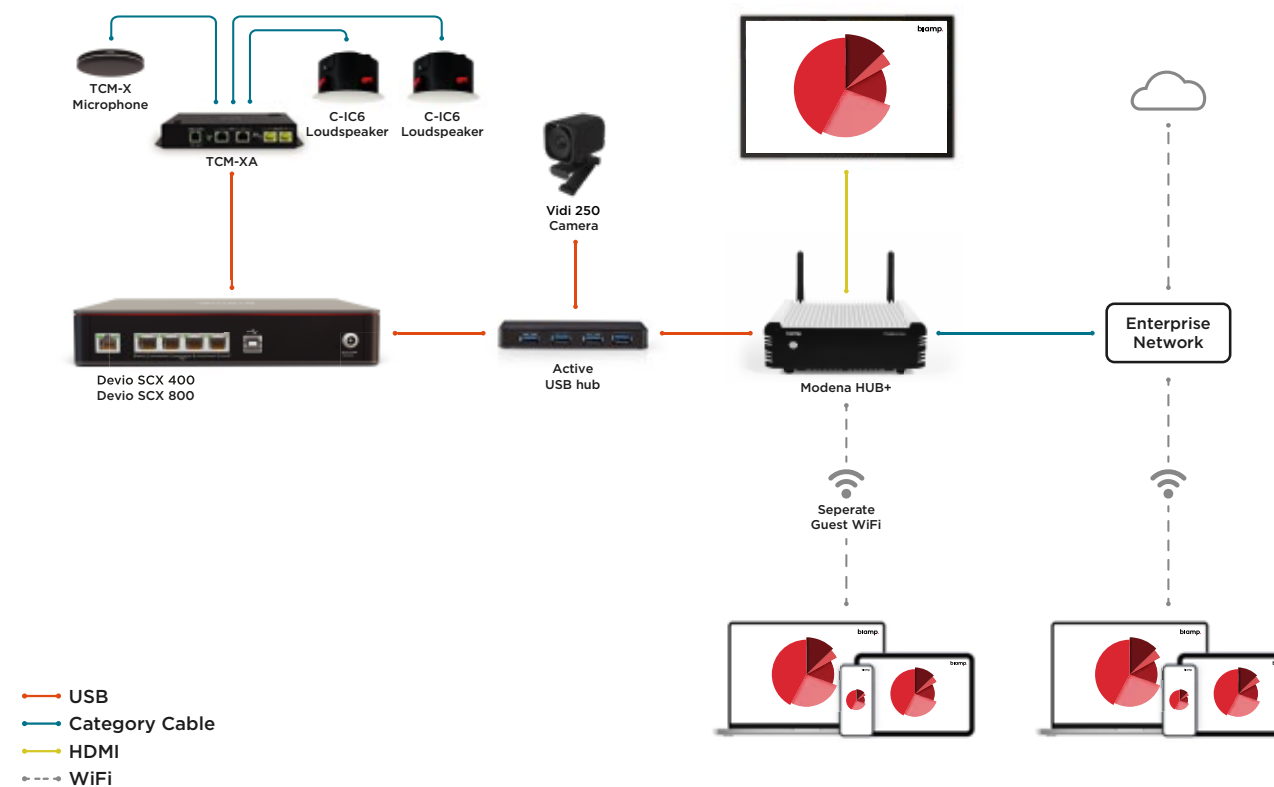

Medium / Large Room Solutions