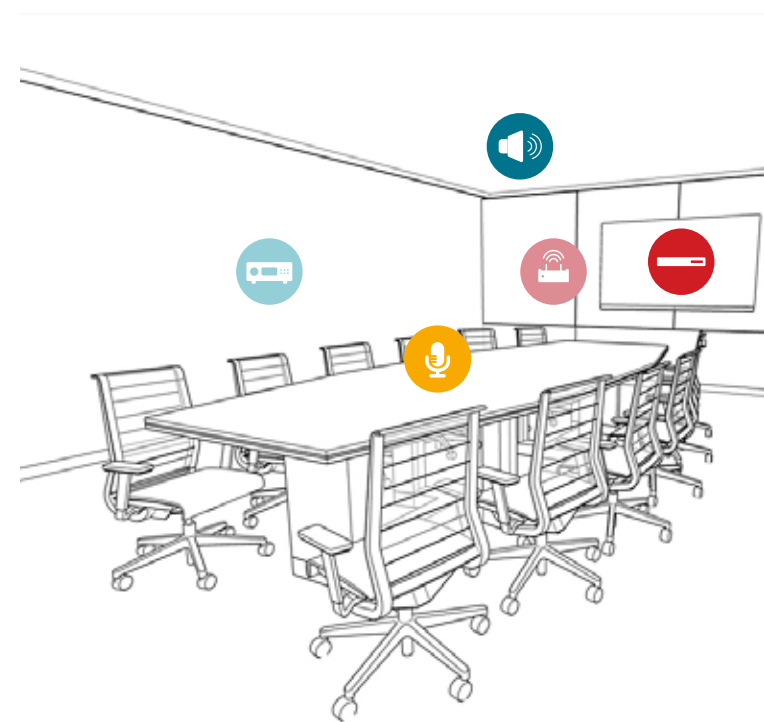

EDUCATION APPLICATIONS

Hub: Modena Hub can be used in the **auditorium**, **classroom** for presentations, break-out rooms, etc.

Hub+: Modena Hub+ could be used in the various **small, medium, and large meeting rooms** allowing staff and guest to share and present.