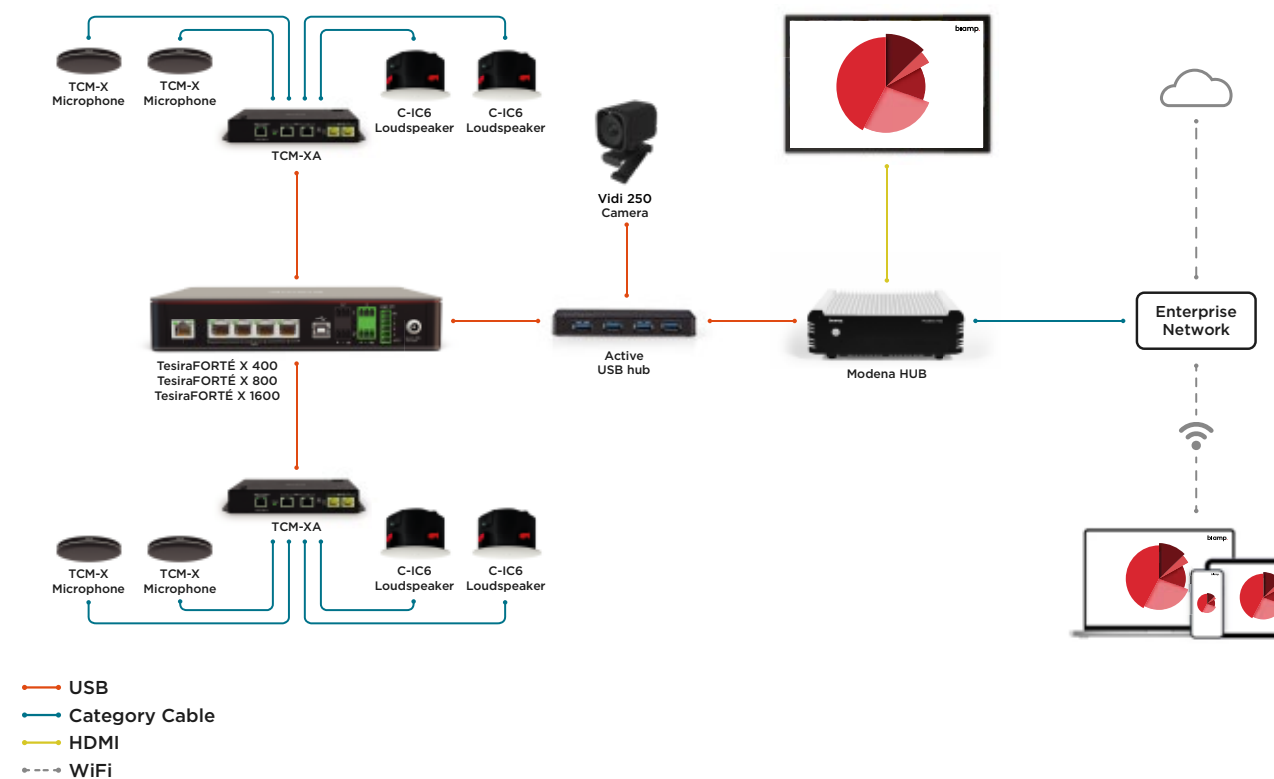

Larger system deployments