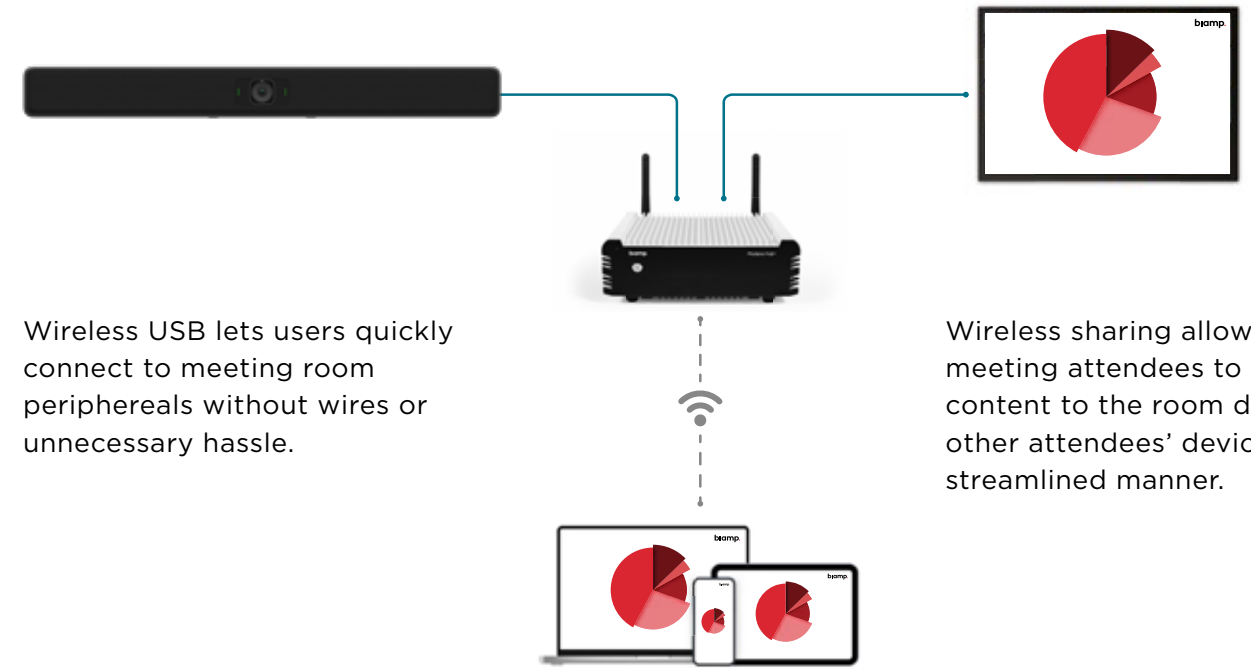

### Wireless USB

Modena Hub and Hub+ Wireless USB connects your UC software with the rooms AV-equipment, enabling attendees to wirelessly participate in remote conferencing.

### Share content wirelessly

Every laptop, tablet, or mobile device can both share screens with the room display and receive content. By eliminating impediments such as HDMI cables and adaptors, day-to-day users are provided with user-friendly meeting experiences.

### HUB+

With Modena Hub+ built in WiFi Access Point, users can connect to the system by connecting their device to the wireless access point. Participants can present to the display device, as well as to the device screens of any other users that are connected to the same Modena system via WiFi.

Wireless USB lets users quickly connect to meeting room peripherals without wires or unnecessary hassle.

Wireless sharing allows all meeting attendees to present content to the room display or other attendees' devices, in a streamlined manner.