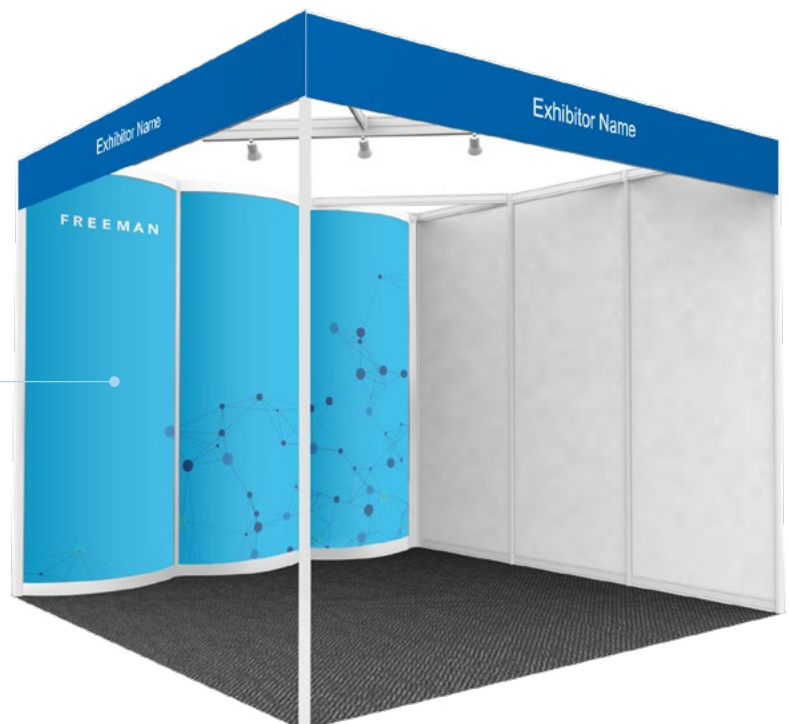

exhibitor packages

Med Tech Innovation Expo 2019

FREEMAN

GOLD STAND

£870

+ Infill Panels & Fascia Overlay

Gold Sizes

- Fascia (length of open side)mm wide x 300mm high
- Each Infill panel size 964mm wide x 2354mm high

PLATINUM STAND

£1,630

+ Illuminated Panels & Fascia Overlay

Platinum Sizes

- Fascia (length of open side)mm wide x 300mm high
- Each curved panel size 1074mm wide x 2354mm high