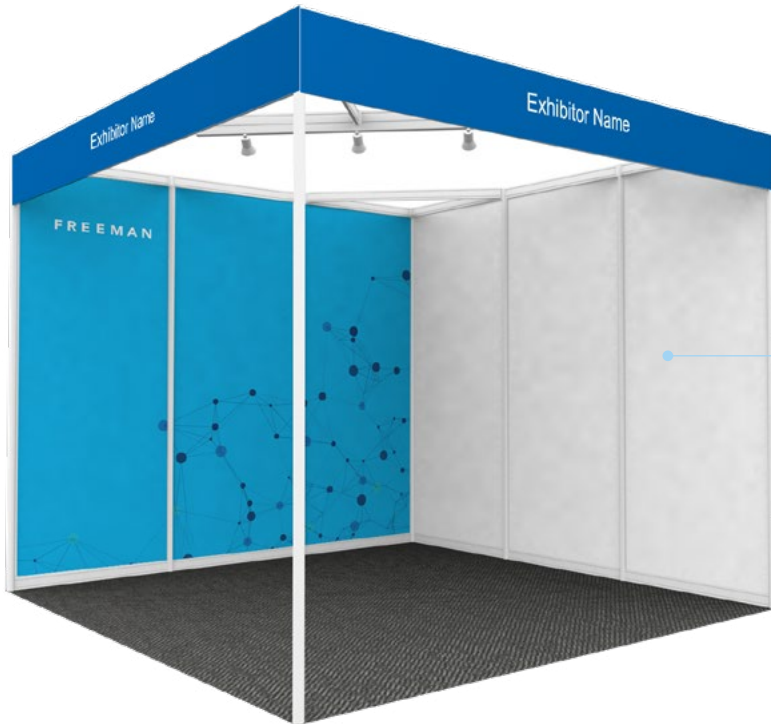

exhibitor packages

Med Tech Innovation Expo 2019

FREEMAN

GOLD STAND

£870

+ Infill Panels & Fascia Overlay

Gold Sizes

- Fascia (length of open side)mm wide x 300mm high
- Each Infill panel size 964mm wide x 2354mm high

PLATINUM STAND

£1,630

+ Illuminated Panels & Fascia Overlay

Platinum Sizes

- Fascia (length of open side)mm wide x 300mm high
- Each curved panel size 1074mm wide x 2354mm high